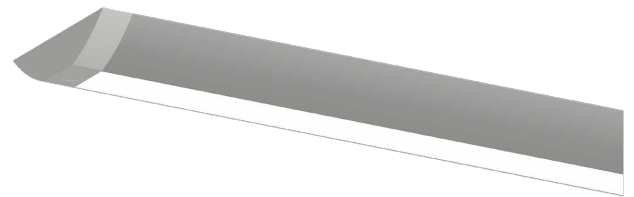

VELA 1

V1.

Decorated anodised aluminium lamp complete with press-fit brushed diffuser , side supports and LED source with a high Lumen/Watt ratio. Wide availability of accessories that can be integrated into the profile. Suitable for primary residential and general lighting. Mounting with recessed screws.

Constant 24Vdc voltage supply
Parallel connection, 50 cm cable

Constant voltage power supplies page 237
Dimming Accessories page 249

 **MADE IN ITALY**

BASIC CODES

V1.

FINISHES

- 1** White
 - 2** Matt black
 - 7** Brushed aluminium
- *Other finishes on request.

SIDE SUPPORTS

- 1** White
- 2** Matt black
- 5** Grey
- 7** Brushed aluminium

SIDE SUPPORTS + TOUCH

- 1T** White
- 2T** Matt black
- 5T** Grey
- 7T** Brushed aluminium

SIDE SUPPORTS + SENSOR

- 1S** White
- 2S** Matt black
- 5S** Grey
- 7S** Brushed aluminium

*Energy class referring to light source

DIFFUSER

- S** BRUSHED

Code example:

VELA 1 + White + Side supports white + 1000mm + 3000K + 25W/m CRI>80 + Brushed diffuser = Code: V1.11HBCGS