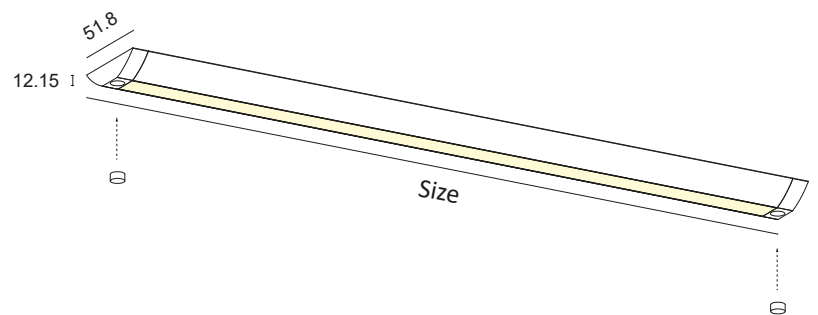

VELA 1

V1.

Decorated anodised aluminium lamp complete with press-fit brushed diffuser , side supports and LED source with a high Lumen/Watt ratio. Wide availability of accessories that can be integrated into the profile. Suitable for primary residential and general lighting. Mounting with recessed screws.

Constant 24Vdc voltage supply
Parallel connection, 50 cm cable

Constant voltage power supplies page 237
Dimming Accessories page 249

 **MADE IN ITALY**

BASIC CODES

V1.

FINISHES

- 1** White
 - 2** Matt black
 - 7** Brushed aluminium
- *Other finishes on request.

SIZE

- A** 300mm
- B** 450mm
- C** 500mm
- D** 600mm
- E** 700mm
- F** 800mm
- G** 900mm
- H** 1000mm
- I** 1200mm
- J** 1300mm
- K** 1400mm
- L** 1500mm
- M** 1800mm
- N** 2000mm
- O** 2300mm
- P** 2500mm
- Q** 2800mm
- R** 3000mm

*Energy class referring to light source

DIFFUSER

- S** BRUSHED

Code example:

VELA 1 + White + Side supports white + 1000mm + 3000K + 25W/m CRI>80 + Brushed diffuser = Code: V1.11HBCGS